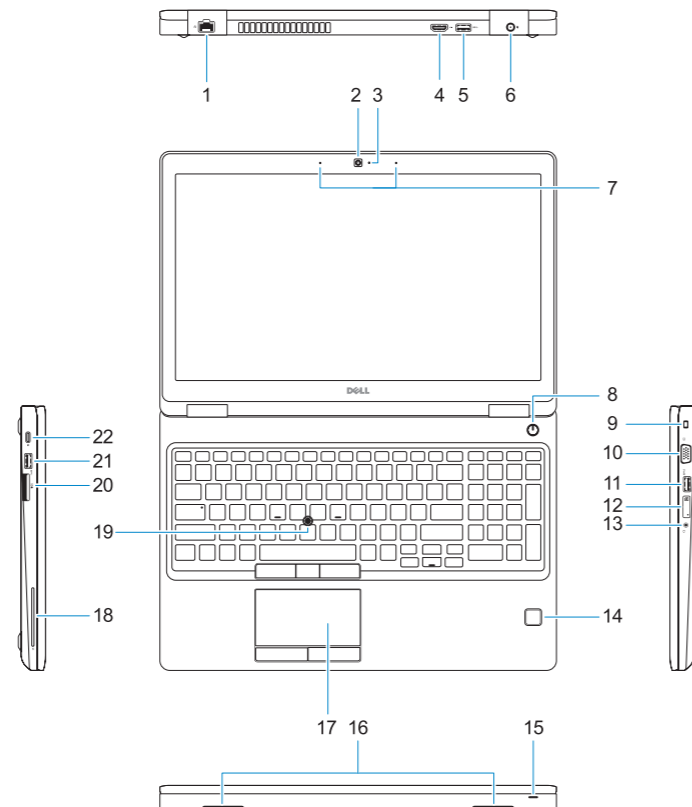

- 1. Network port
- 2. Camera
- 3. Camera status light
- 4. HDMI port
- 5. USB 3.0 port
- 6. Power connector port
- 7. Dual array microphones
- 8. Power button
- 9. Nobel Wedge lock slot
- 10. VGA port
- 11. USB 3.0 port with PowerShare
- 12. uSIM card slot (optional)
- 13. Headset/Microphone port
- 14. Touch Fingerprint reader (optional)
- 15. Battery charge status light
- 16. Speakers
- 17. Touchpad
- 18. Smart Card reader (optional)
- 19. Pointstick
- 20. SD Card reader
- 21. USB 3.0 port
- 22. DisplayPort over Type-C connector/ optional Thunderbolt™3
- 23. Service tag label