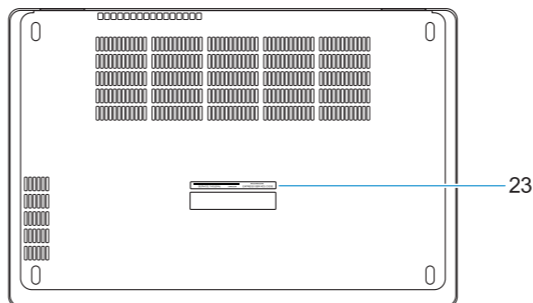

- 1. Network port
- 2. Camera
- 3. Camera status light
- 4. HDMI port
- 5. USB 3.0 port
- 6. Power connector port
- 7. Dual array microphones
- 8. Power button
- 9. Nobel Wedge lock slot
- 10. VGA port
- 11. USB 3.0 port with PowerShare
- 12. uSIM card slot (optional)
- 13. Headset/Microphone port
- 14. Touch Fingerprint reader (optional)
- 15. Battery charge status light
- 16. Speakers
- 17. Touchpad
- 18. Smart Card reader (optional)
- 19. Pointstick
- 20. SD Card reader
- 21. USB 3.0 port
- 22. DisplayPort over Type-C connector/ optional Thunderbolt™3
- 23. Service tag label